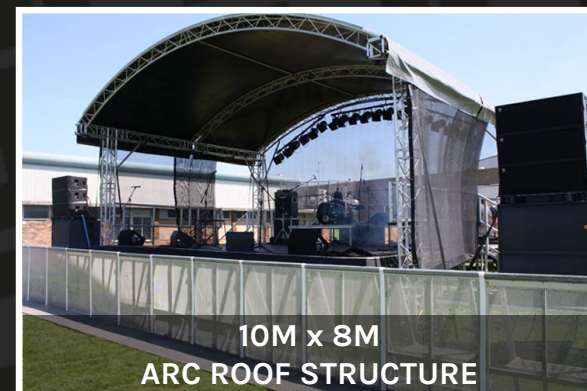

STAGE HIRE

STAGES

All stage prices are for structures only. Crew and transport need to be factored in addition. All prices include roof canopy, walls, ground anchors / ballast tank, litedeck stage system, steps and handrails.

GABLE STAGE STRUCTURES

7m x 5m Gable Stage	1000/1000
9m x 7m Gable Stage	1650/1650
6m x 3m Gable Stage	600/600

ARC ROOF STAGE STRUCTURES

8m x 6m Arc Roof Stage Structure	£CALL
10m x 8m Arc Roof Stage Structure	£CALL
10m x 10m Arc Roof Stage Structure	£CALL

ORBIT STAGE STRUCTURES .....

£CALL

STAGE ACCESSORIES

Pair of PA Wings	From £100
Front of House Structures	£CALL
Pit Barrier - Aluminium 1m Section	15/15
Pit Barrier - Aluminium 1m - Cable or Corner Section	15/15
2 Channel Cable Ramp	5/5
5 Channel Cable Ramp	18/18
Skrim and Stage Branding	£CALL
Disabled Viewing Platforms	£CALL
Anemometer*	5/10

*Free with all stage hires